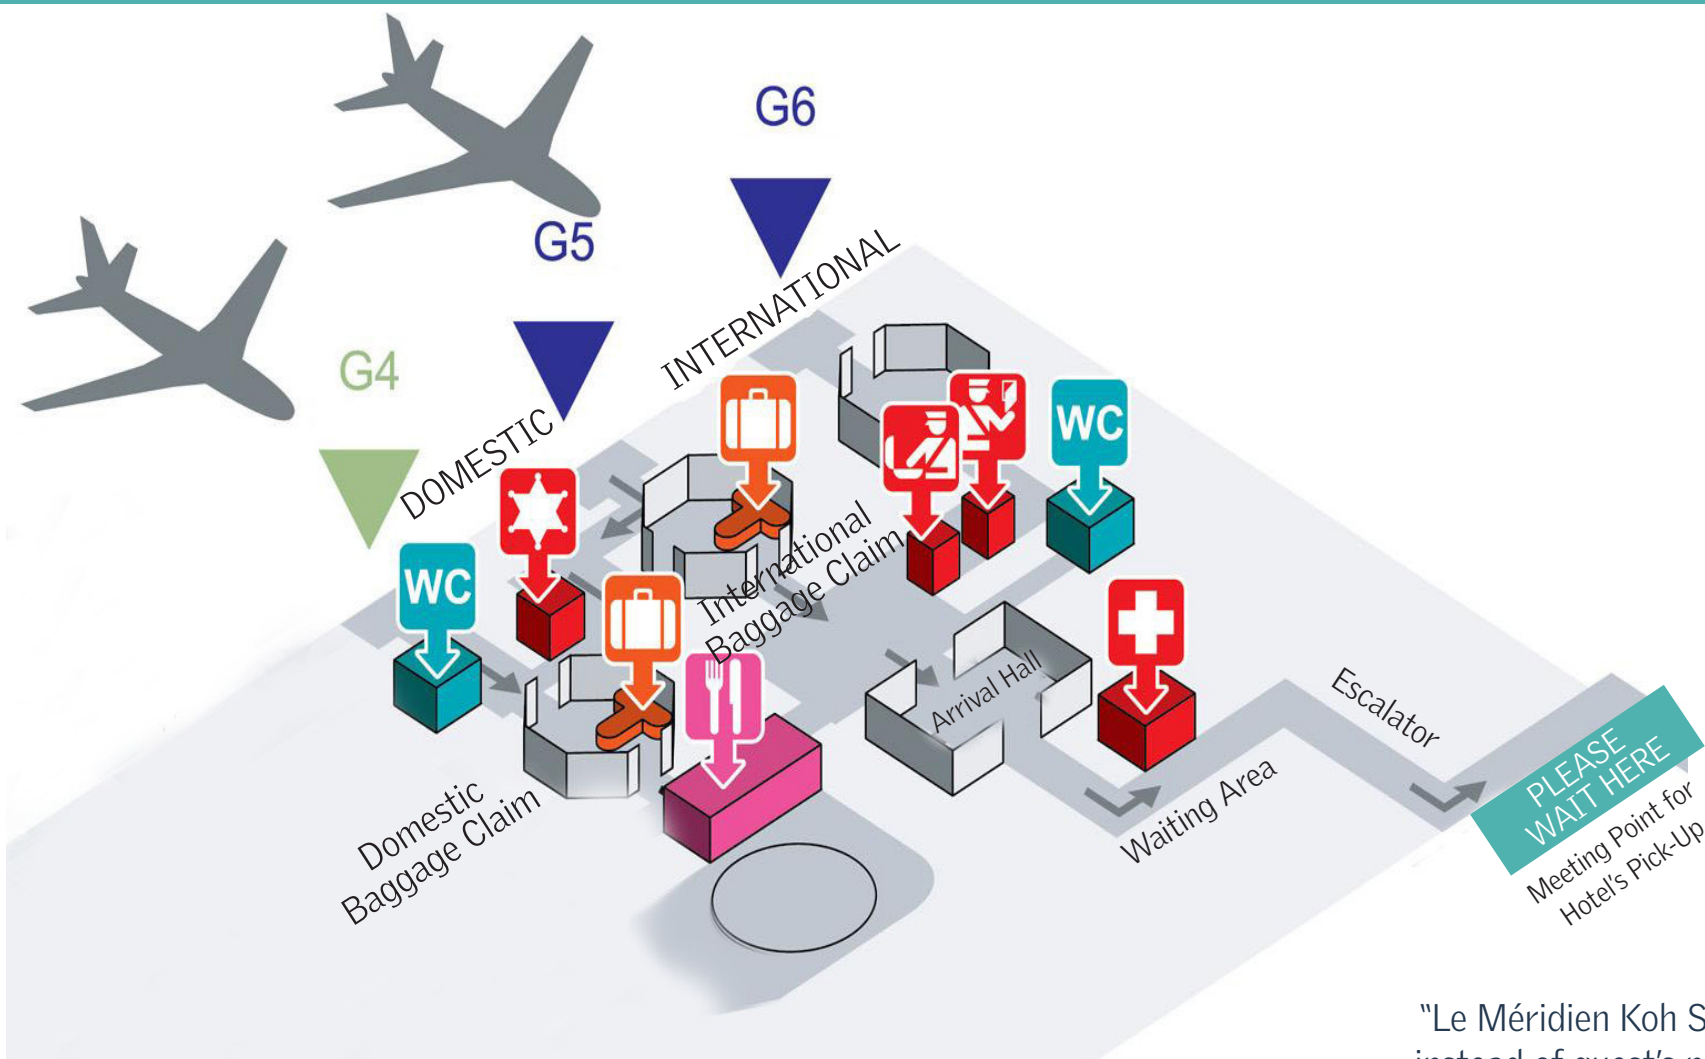

HOTEL ARRIVAL FOR PICK UP AT SAMUI INTERNATIONAL AIRPORT

N 09° 28' E 100° 03'
DESTINATION UNLOCKED

Our driver will be displaying
"Le Méridien Koh Samui Resort & Spa" signage
instead of guest's name for security and privacy.